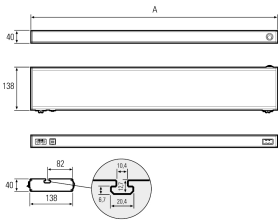

LED-Systemleuchte

Product-Nr.	141024-25
EAN:	4260556620688
Model:	SYSTEMLED ECO Naturalweiß
Order number:	141024-25
Model:	SYSTEMLED ECO Naturalweiß
Type:	LED system light
Illuminant:	SMD LED
Power consumption:	~42 W
Lamp luminous flux:	4725 lm
Lamp luminous efficiency:	145 lm/W
Light distribution:	direct
Light colour:	neutral white (4000 - 4500K)
Connected load:	220-240V AC \pm 10%, 50-60 Hz
Power supply:	inbuilt
Connection (connector):	Wieland GST18
Degree of protection:	IP40
Class of protection:	I
Glare control:	opal white
Beam angle (optics):	100°
Operating temperature:	-10... +50 °C (14... 122 °F)
Colour rendering (Ra):	>90
Lamps lifetime:	> 60.000 h (L80/B10)
Housing material:	aluminium
Height [B] x Width [C]:	40 mm x 138 mm (1,57" x 5,43")
Length [A]:	1342 mm (52,83")
Weight (net):	3750 g (~132 oz)
Gross weight:	4800 g (~169 oz)
Risk group (DIN EN 62471):	free group
Markings:	CE, UKCA
Dimmable:	via optional accessory
Mounting accessories:	optional
Made in:	Germany
Feature:	cascadable