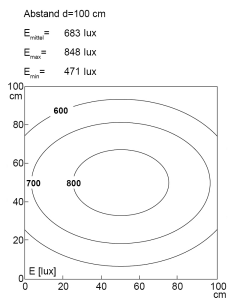

LED-Systemleuchte

Product-Nr.	141024-25
EAN:	4260556620688
Model:	SYSTEMLED ECO Naturalweiß
Order number:	141024-25
Model:	SYSTEMLED ECO Naturalweiß
Type:	LED system light
Illuminant:	SMD LED
Power consumption:	~42 W
Lamp luminous flux:	4725 lm
Lamp luminous efficiency:	145 lm/W
Light distribution:	direct
Light colour:	neutral white (4000 - 4500K)
Connected load:	220-240V AC \pm 10%, 50-60 Hz
Power supply:	inbuilt
Connection (connector):	Wieland GST18
Degree of protection:	IP40
Class of protection:	I
Glare control:	opal white
Beam angle (optics):	100°
Operating temperature:	-10... +50 °C (14... 122 °F)
Colour rendering (Ra):	>90
Lamps lifetime:	> 60.000 h (L80/B10)
Housing material:	aluminium
Height [B] x Width [C]:	40 mm x 138 mm (1,57" x 5,43")
Length [A]:	1342 mm (52,83")
Weight (net):	3750 g (~132 oz)
Gross weight:	4800 g (~169 oz)
Risk group (DIN EN 62471):	free group
Markings:	CE, UKCA
Dimmable:	via optional accessory
Mounting accessories:	optional
Made in:	Germany
Feature:	cascadable