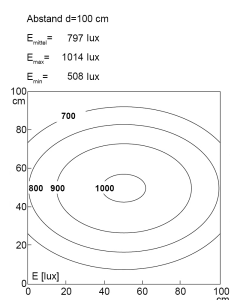

## LED-Systemleuchte

<b>Product-Nr.</b>	141024-26
<b>EAN:</b>	4260556620695
<b>Model:</b>	SYSTEMLED ECO Naturalweiß

Order number:	141024-26
<b>Model:</b>	SYSTEMLED ECO Naturalweiß
Type:	LED system light
<b>Illuminant:</b>	SMD LED
Power consumption:	~42 W
<b>Lamp luminous flux:</b>	4725 lm
Lamp luminous efficiency:	145 lm/W
<b>Light distribution:</b>	direct
Light colour:	neutral white (4000 - 4500K)
<b>Connected load:</b>	220-240V AC $\pm$ 10%, 50-60 Hz
Power supply:	inbuilt
<b>Connection (connector):</b>	Wieland GST18
Degree of protection:	IP40
<b>Class of protection:</b>	I
Glare control:	microprism
<b>Beam angle (optics):</b>	100°
Operating temperature:	-10... +50 °C (14... 122 °F)
<b>Colour rendering (Ra):</b>	>90
Lamps lifetime:	> 60.000 h (L80/B10)
<b>Housing material:</b>	aluminium
Height [B] x Width [C]:	40 mm x 138 mm (1,57" x 5,43")
<b>Length [A]:</b>	1342 mm (52,83")
Weight (net):	3750 g (~132 oz)
<b>Gross weight:</b>	4800 g (~169 oz)
Risk group (DIN EN 62471):	free group
<b>Markings:</b>	CE, UKCA
Dimmable:	via optional accessory
<b>Mounting accessories:</b>	optional
Made in:	Germany
<b>Feature:</b>	cascadable