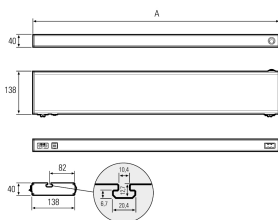

## LED-Systemleuchte

<b>Product-Nr.</b>	141024-26
<b>EAN:</b>	4260556620695
<b>Model:</b>	SYSTEMLED ECO Naturalweiß

Order number:	141024-26
<b>Model:</b>	SYSTEMLED ECO Naturalweiß
Type:	LED system light
<b>Illuminant:</b>	SMD LED
Power consumption:	~42 W
<b>Lamp luminous flux:</b>	4725 lm
Lamp luminous efficiency:	145 lm/W
<b>Light distribution:</b>	direct
Light colour:	neutral white (4000 - 4500K)
<b>Connected load:</b>	220-240V AC $\pm$ 10%, 50-60 Hz
Power supply:	inbuilt
<b>Connection (connector):</b>	Wieland GST18
Degree of protection:	IP40
<b>Class of protection:</b>	I
Glare control:	microprism
<b>Beam angle (optics):</b>	100°
Operating temperature:	-10... +50 °C (14... 122 °F)
<b>Colour rendering (Ra):</b>	>90
Lamps lifetime:	> 60.000 h (L80/B10)
<b>Housing material:</b>	aluminium
Height [B] x Width [C]:	40 mm x 138 mm (1,57" x 5,43")
<b>Length [A]:</b>	1342 mm (52,83")
Weight (net):	3750 g (~132 oz)
<b>Gross weight:</b>	4800 g (~169 oz)
Risk group (DIN EN 62471):	free group
<b>Markings:</b>	CE, UKCA
Dimmable:	via optional accessory
<b>Mounting accessories:</b>	optional
Made in:	Germany
<b>Feature:</b>	cascadable