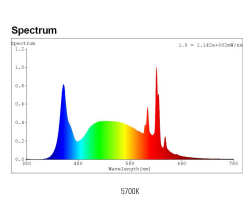

LED system light

Product-Nr.	155210-01US
EAN:	4260556628448
Model:	SYSTEMLED EVO - POWER Daylight White
Order number:	155210-01US
Model:	SYSTEMLED EVO - POWER Daylight White
Type:	LED system light
Illuminant:	SMD LED
Total output incl. driver:	~51 W
Power consumption:	~45,625 W
Lamp luminous flux:	8125 lm
Lamp luminous efficiency:	184 lm/W
Light distribution:	Direct
Light colour:	5700K 3-step MacAdam
Colour rendering (Ra):	>90 (typ. 95)
UGR:	<22
Scope of delivery:	1x Wieland GST18 cable to NEMA5
Supply voltage:	120-277V AC ± 10%, 50-60 Hz
Power supply:	Integrated
Connection (connector):	Wieland GST18
Degree of protection:	IP40
Class of protection:	I
Glare control:	Microprisms
Beam angle (optics):	90°
Operating temperature:	14 °F - 122 °F
Lamps lifetime:	> 100,000 h (L80/B10)
Housing material:	aluminum and PMMA
Height [B] x Width [C]:	~1,89" x ~5,47"
Length [A]:	~44,09"
Weight (net):	~109 oz
Gross weight:	~140 oz
Risk group (DIN EN 62471):	Free group
Markings:	CE, UKCA, ETL Listed (5003529)
Dimmable:	Optional via accessories
Mounting accessories:	Optional
Made in:	Germany
Feature:	externally dimmable/switchable