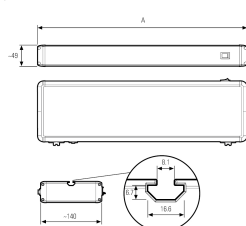

LED system light

Product-Nr.	155210-01US
EAN:	4260556628448
Model:	SYSTEMLED EVO - POWER Daylight White
Order number:	155210-01US
Model:	SYSTEMLED EVO - POWER Daylight White
Type:	LED system light
Illuminant:	SMD LED
Total output incl. driver:	~51 W
Power consumption:	~45,625 W
Lamp luminous flux:	8125 lm
Lamp luminous efficiency:	184 lm/W
Light distribution:	Direct
Light colour:	5700K 3-step MacAdam
Colour rendering (Ra):	>90 (typ. 95)
UGR:	<22
Scope of delivery:	1x Wieland GST18 cable to NEMA5
Supply voltage:	120-277V AC ± 10%, 50-60 Hz
Power supply:	Integrated
Connection (connector):	Wieland GST18
Degree of protection:	IP40
Class of protection:	I
Glare control:	Microprisms
Beam angle (optics):	90°
Operating temperature:	14 °F - 122 °F
Lamps lifetime:	> 100,000 h (L80/B10)
Housing material:	aluminum and PMMA
Height [B] x Width [C]:	~1,89" x ~5,47"
Length [A]:	~44,09"
Weight (net):	~109 oz
Gross weight:	~140 oz
Risk group (DIN EN 62471):	Free group
Markings:	CE, UKCA, ETL Listed (5003529)
Dimmable:	Optional via accessories
Mounting accessories:	Optional
Made in:	Germany
Feature:	externally dimmable/switchable