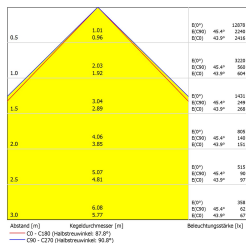

LED system light

Product-Nr.	155210-01US
EAN:	4260556628448
Model:	SYSTEMLED EVO - POWER Daylight White
Order number:	155210-01US
Model:	SYSTEMLED EVO - POWER Daylight White
Type:	LED system light
Illuminant:	SMD LED
Total output incl. driver:	~51 W
Power consumption:	~45,625 W
Lamp luminous flux:	8125 lm
Lamp luminous efficiency:	184 lm/W
Light distribution:	Direct
Light colour:	5700K 3-step MacAdam
Colour rendering (Ra):	>90 (typ. 95)
UGR:	<22
Scope of delivery:	1x Wieland GST18 cable to NEMA5
Supply voltage:	120-277V AC ± 10%, 50-60 Hz
Power supply:	Integrated
Connection (connector):	Wieland GST18
Degree of protection:	IP40
Class of protection:	I
Glare control:	Microprisms
Beam angle (optics):	90°
Operating temperature:	14 °F - 122 °F
Lamps lifetime:	> 100,000 h (L80/B10)
Housing material:	aluminum and PMMA
Height [B] x Width [C]:	~1,89" x ~5,47"
Length [A]:	~44,09"
Weight (net):	~109 oz
Gross weight:	~140 oz
Risk group (DIN EN 62471):	Free group
Markings:	CE, UKCA, ETL Listed (5003529)
Dimmable:	Optional via accessories
Mounting accessories:	Optional
Made in:	Germany
Feature:	externally dimmable/switchable