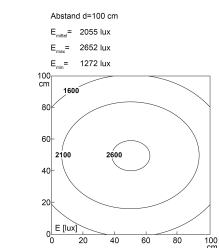

LED system light

Product-Nr.	155210-01US
EAN:	4260556628448
Model:	SYSTEMLED EVO - POWER Daylight White
Order number:	155210-01US
Model:	SYSTEMLED EVO - POWER Daylight White
Type:	LED system light
Illuminant:	SMD LED
Total output incl. driver:	~51 W
Power consumption:	~45,625 W
Lamp luminous flux:	8125 lm
Lamp luminous efficiency:	184 lm/W
Light distribution:	Direct
Light colour:	5700K 3-step MacAdam
Colour rendering (Ra):	>90 (typ. 95)
UGR:	<22
Scope of delivery:	1x Wieland GST18 cable to NEMA5
Supply voltage:	120-277V AC ± 10%, 50-60 Hz
Power supply:	Integrated
Connection (connector):	Wieland GST18
Degree of protection:	IP40
Class of protection:	I
Glare control:	Microprisms
Beam angle (optics):	90°
Operating temperature:	14 °F - 122 °F
Lamps lifetime:	> 100,000 h (L80/B10)
Housing material:	aluminum and PMMA
Height [B] x Width [C]:	~1,89" x ~5,47"
Length [A]:	~44,09"
Weight (net):	~109 oz
Gross weight:	~140 oz
Risk group (DIN EN 62471):	Free group
Markings:	CE, UKCA, ETL Listed (5003529)
Dimmable:	Optional via accessories
Mounting accessories:	Optional
Made in:	Germany
Feature:	externally dimmable/switchable