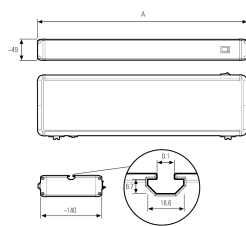

LED system light

Product-Nr.	155410-01US
EAN:	4260556628516
Model:	SYSTEMLED EVO - POWER Daylight White
Order number:	155410-01US
Model:	SYSTEMLED EVO - POWER Daylight White
Type:	LED system light
Illuminant:	SMD LED
Total output incl. driver:	~80 W
Power consumption:	~73 W
Lamp luminous flux:	13000 lm
Lamp luminous efficiency:	184 lm/W
Light distribution:	Direct
Light colour:	5700K 3-step MacAdam
Colour rendering (Ra):	>90 (typ. 95)
UGR:	<22
Scope of delivery:	1x Wieland GST18 cable to NEMA5
Supply voltage:	120-277V AC ± 10%, 50-60 Hz
Power supply:	Integrated
Connection (connector):	Wieland GST18
Degree of protection:	IP40
Class of protection:	I
Glare control:	Microprisms
Beam angle (optics):	90°
Operating temperature:	14 °F - 122 °F
Lamps lifetime:	> 100,000 h (L80/B10)
Housing material:	aluminum and PMMA
Height [B] x Width [C]:	~1,89" x ~5,47"
Length [A]:	~70,16"
Weight (net):	~168 oz
Gross weight:	~234 oz
Risk group (DIN EN 62471):	Free group
Markings:	CE, UKCA, ETL Listed (5003529)
Dimmable:	Optional via accessories
Mounting accessories:	Optional
Made in:	Germany
Feature:	externally dimmable/switchable