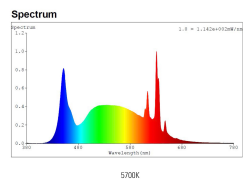

LED system light

Product-Nr.	155410-01US
EAN:	4260556628516
Model:	SYSTEMLED EVO - POWER Daylight White
Order number:	155410-01US
Model:	SYSTEMLED EVO - POWER Daylight White
Type:	LED system light
Illuminant:	SMD LED
Total output incl. driver:	~80 W
Power consumption:	~73 W
Lamp luminous flux:	13000 lm
Lamp luminous efficiency:	184 lm/W
Light distribution:	Direct
Light colour:	5700K 3-step MacAdam
Colour rendering (Ra):	>90 (typ. 95)
UGR:	<22
Scope of delivery:	1x Wieland GST18 cable to NEMA5
Supply voltage:	120-277V AC ± 10%, 50-60 Hz
Power supply:	Integrated
Connection (connector):	Wieland GST18
Degree of protection:	IP40
Class of protection:	I
Glare control:	Microprisms
Beam angle (optics):	90°
Operating temperature:	14 °F - 122 °F
Lamps lifetime:	> 100,000 h (L80/B10)
Housing material:	aluminum and PMMA
Height [B] x Width [C]:	~1,89" x ~5,47"
Length [A]:	~70,16"
Weight (net):	~168 oz
Gross weight:	~234 oz
Risk group (DIN EN 62471):	Free group
Markings:	CE, UKCA, ETL Listed (5003529)
Dimmable:	Optional via accessories
Mounting accessories:	Optional
Made in:	Germany
Feature:	externally dimmable/switchable