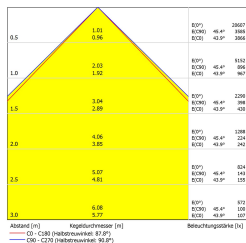

LED system light

Product-Nr.	155410-01US
EAN:	4260556628516
Model:	SYSTEMLED EVO - POWER Daylight White
Order number:	155410-01US
Model:	SYSTEMLED EVO - POWER Daylight White
Type:	LED system light
Illuminant:	SMD LED
Total output incl. driver:	~80 W
Power consumption:	~73 W
Lamp luminous flux:	13000 lm
Lamp luminous efficiency:	184 lm/W
Light distribution:	Direct
Light colour:	5700K 3-step MacAdam
Colour rendering (Ra):	>90 (typ. 95)
UGR:	<22
Scope of delivery:	1x Wieland GST18 cable to NEMA5
Supply voltage:	120-277V AC ± 10%, 50-60 Hz
Power supply:	Integrated
Connection (connector):	Wieland GST18
Degree of protection:	IP40
Class of protection:	I
Glare control:	Microprisms
Beam angle (optics):	90°
Operating temperature:	14 °F - 122 °F
Lamps lifetime:	> 100,000 h (L80/B10)
Housing material:	aluminum and PMMA
Height [B] x Width [C]:	~1,89" x ~5,47"
Length [A]:	~70,16"
Weight (net):	~168 oz
Gross weight:	~234 oz
Risk group (DIN EN 62471):	Free group
Markings:	CE, UKCA, ETL Listed (5003529)
Dimmable:	Optional via accessories
Mounting accessories:	Optional
Made in:	Germany
Feature:	externally dimmable/switchable