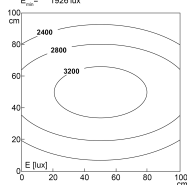

LED system light

Product-Nr.	155410-01US
EAN:	4260556628516
Model:	SYSTEMLED EVO - POWER Daylight White
Order number:	155410-01US
Model:	SYSTEMLED EVO - POWER Daylight White
Type:	LED system light
Illuminant:	SMD LED
Total output incl. driver:	~80 W
Power consumption:	~73 W
Lamp luminous flux:	13000 lm
Lamp luminous efficiency:	184 lm/W
Light distribution:	Direct
Light colour:	5700K 3-step MacAdam
Colour rendering (Ra):	>90 (typ. 95)
UGR:	<22
Scope of delivery:	1x Wieland GST18 cable to NEMA5
Supply voltage:	120-277V AC ± 10%, 50-60 Hz
Power supply:	Integrated
Connection (connector):	Wieland GST18
Degree of protection:	IP40
Class of protection:	I
Glare control:	Microprisms
Beam angle (optics):	90°
Operating temperature:	14 °F - 122 °F
Lamps lifetime:	> 100,000 h (L80/B10)
Housing material:	aluminum and PMMA
Height [B] x Width [C]:	~1,89" x ~5,47"
Length [A]:	~70,16"
Weight (net):	~168 oz
Gross weight:	~234 oz
Risk group (DIN EN 62471):	Free group
Markings:	CE, UKCA, ETL Listed (5003529)
Dimmable:	Optional via accessories
Mounting accessories:	Optional
Made in:	Germany
Feature:	externally dimmable/switchable