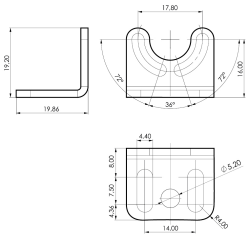

## mounting bracket

<b>Product-Nr.</b>	210200-23
<b>EAN:</b>	4260556626079
<b>Model:</b>	Mounting Bracket TUBELED_25

Order number:	210200-23
<b>Model:</b>	Mounting Bracket TUBELED_25
Type:	mounting bracket
<b>Amount:</b>	1 pair
Suitable for:	TUBELED_25, TUBELED_25 RGB-W
<b>Material:</b>	Material: Stainless steel V2A
Dimensions (mm):	20 mm x 20 mm x 25 mm (~0,79" x ~0,79" x ~0,98")
<b>Weight (net):</b>	50 g (~2 oz)
Gross weight:	100 g (~4 oz)
<b>Feature:</b>	Mounted LED light rotates 60° in rotation axis