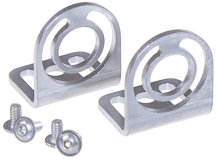

## Angle

<b>Product-Nr.</b>	210200-25
<b>EAN:</b>	4260556626093
<b>Model:</b>	Mounting Bracket TUBELED_25
<b>Order number:</b>	210200-25
<b>Model:</b>	Mounting Bracket TUBELED_25
<b>Type:</b>	Angle
<b>Amount:</b>	1 pair
<b>Suitable for:</b>	TUBELED_25, TUBELED_25 RGB-W
<b>Material:</b>	Material: Stainless steel V2A
<b>Dimensions (mm):</b>	20 mm x 20 mm x 25 mm (~0,79" x ~0,79" x ~0,98")
<b>Weight (net):</b>	50 g (~2 oz)
<b>Gross weight:</b>	100 g (~4 oz)
<b>Feature:</b>	Mounted LED luminaire rotatable 180° in rotation axis