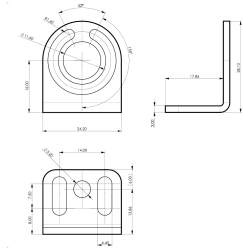

## Angle

<b>Product-Nr.</b>	210200-25
<b>EAN:</b>	4260556626093
<b>Model:</b>	Mounting Bracket TUBELED_25
<b>Order number:</b>	210200-25
<b>Model:</b>	Mounting Bracket TUBELED_25
<b>Type:</b>	Angle
<b>Amount:</b>	1 pair
<b>Suitable for:</b>	TUBELED_25, TUBELED_25 RGB-W
<b>Material:</b>	Material: Stainless steel V2A
<b>Dimensions (mm):</b>	20 mm x 20 mm x 25 mm (~0,79" x ~0,79" x ~0,98")
<b>Weight (net):</b>	50 g (~2 oz)
<b>Gross weight:</b>	100 g (~4 oz)
<b>Feature:</b>	Mounted LED luminaire rotatable 180° in rotation axis