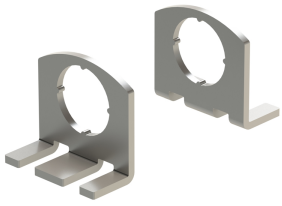

## Positive locking bracket

<b>Product-Nr.</b>	210200-34
<b>EAN:</b>	4260556627687
<b>Model:</b>	Lamp Holder LEANLED / SIGNALED
<b>Order number:</b>	210200-34
<b>Model:</b>	Lamp Holder LEANLED / SIGNALED
<b>Type:</b>	Positive locking bracket
<b>Amount:</b>	1 pair
<b>Suitable for:</b>	LEANLED II, SIGNALED II RGB / RGB-W
<b>Attachment to a luminaire:</b>	Light is positively locked in the holder
<b>Material:</b>	Material: V2A
<b>Dimensions (mm):</b>	30,37 mm x 28,2 mm x 14 mm (~1,2" x ~1,11" x ~0,55")
<b>Weight (net):</b>	200 g (~7 oz)
<b>Gross weight:</b>	200 g (~7 oz)