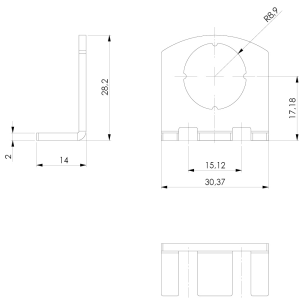

## Positive locking bracket

<b>Product-Nr.</b>	210200-34
<b>EAN:</b>	4260556627687
<b>Model:</b>	Lamp Holder LEANLED / SIGNALED
<b>Order number:</b>	210200-34
<b>Model:</b>	Lamp Holder LEANLED / SIGNALED
<b>Type:</b>	Positive locking bracket
<b>Amount:</b>	1 pair
<b>Suitable for:</b>	LEANLED II, SIGNALED II RGB / RGB-W
<b>Attachment to a luminaire:</b>	Light is positively locked in the holder
<b>Material:</b>	Material: V2A
<b>Dimensions (mm):</b>	30,37 mm x 28,2 mm x 14 mm (~1,2" x ~1,11" x ~0,55")
<b>Weight (net):</b>	200 g (~7 oz)
<b>Gross weight:</b>	200 g (~7 oz)